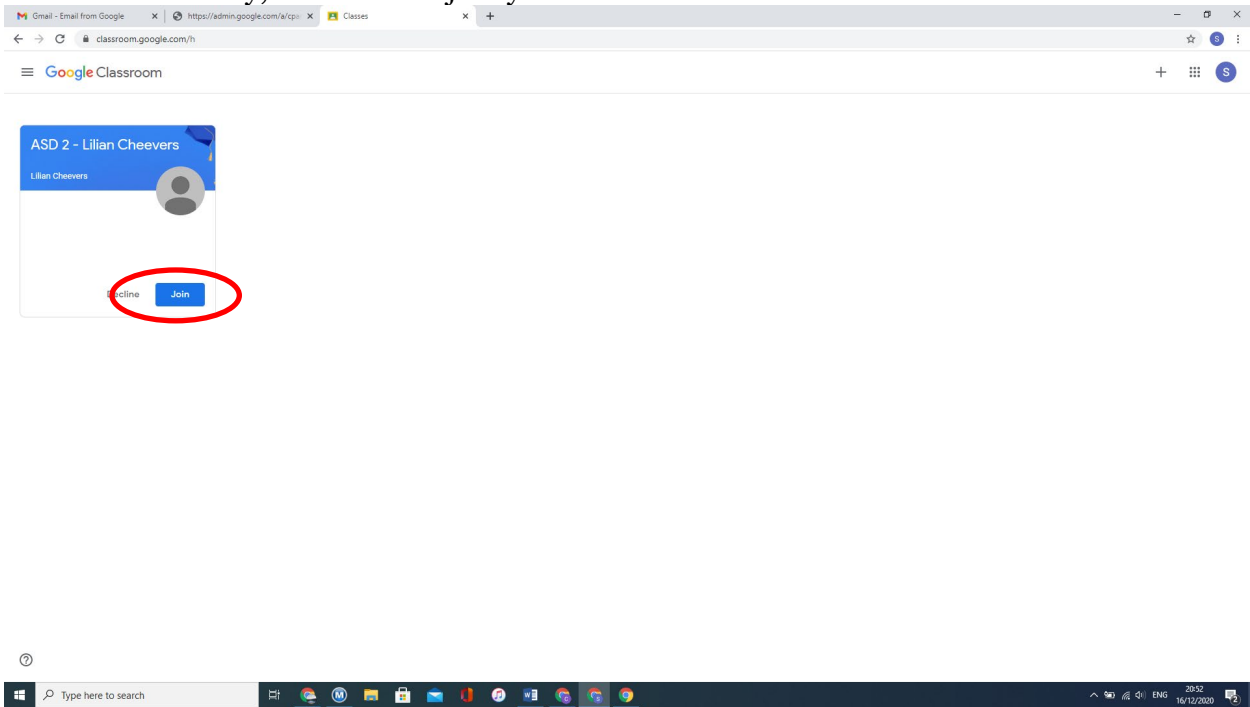

Logging In To Google Classroom:

1. Open Google

2. Type in www.classroom.google.com

3. Enter your child's account/username:@newtownprimary.ie and click Next

4. Enter password and click Next

5. This should bring you to your child's class Google Classroom page.

6. If necessary, click Join to join your child's class

7. Your child's class Christmas Play should be visible as the latest post on the Classroom Stream. Click on the image to load the video

Please note: