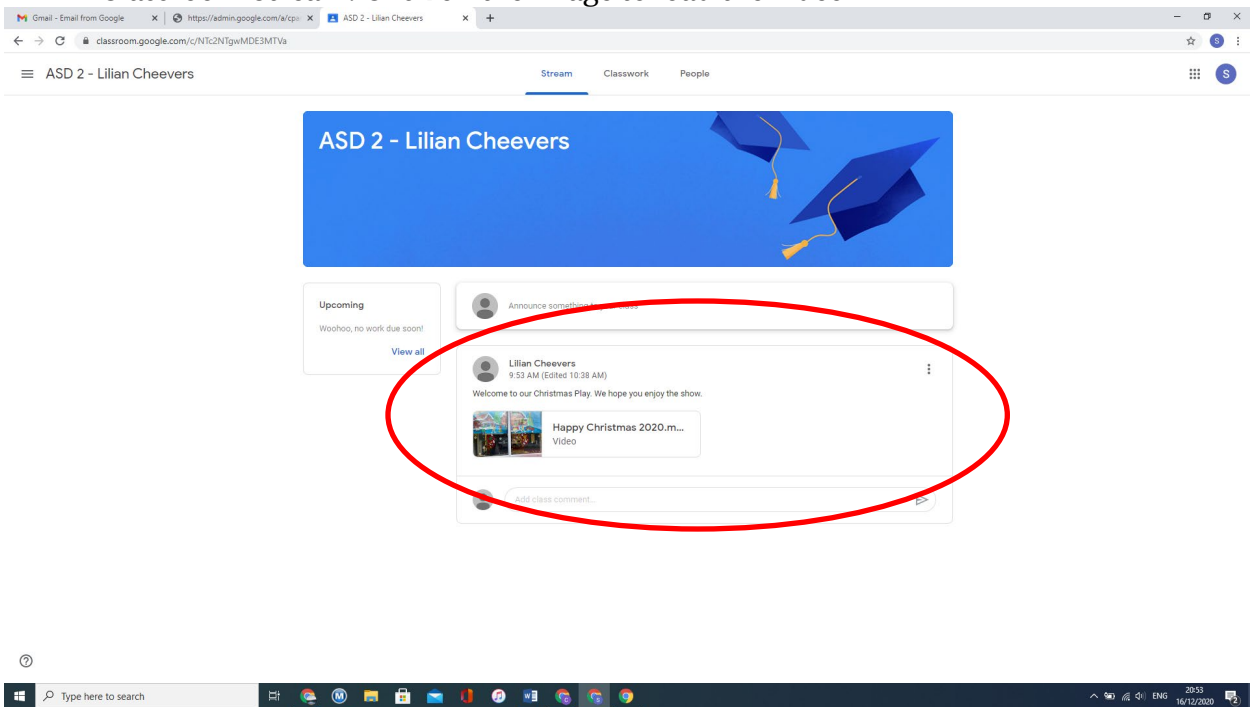

Logging In To Google Classroom:

1. Open Google

2. Type in www.classroom.google.com

3. Enter your child's account/username:@newtownprimary.ie and click Next

4. Enter password and click Next

5. This should bring you to your child's class Google Classroom page.

6. If necessary, click Join to join your child's class

7. Your child's class Christmas Play should be visible as the latest post on the Classroom Stream. Click on the image to load the video

Please note: