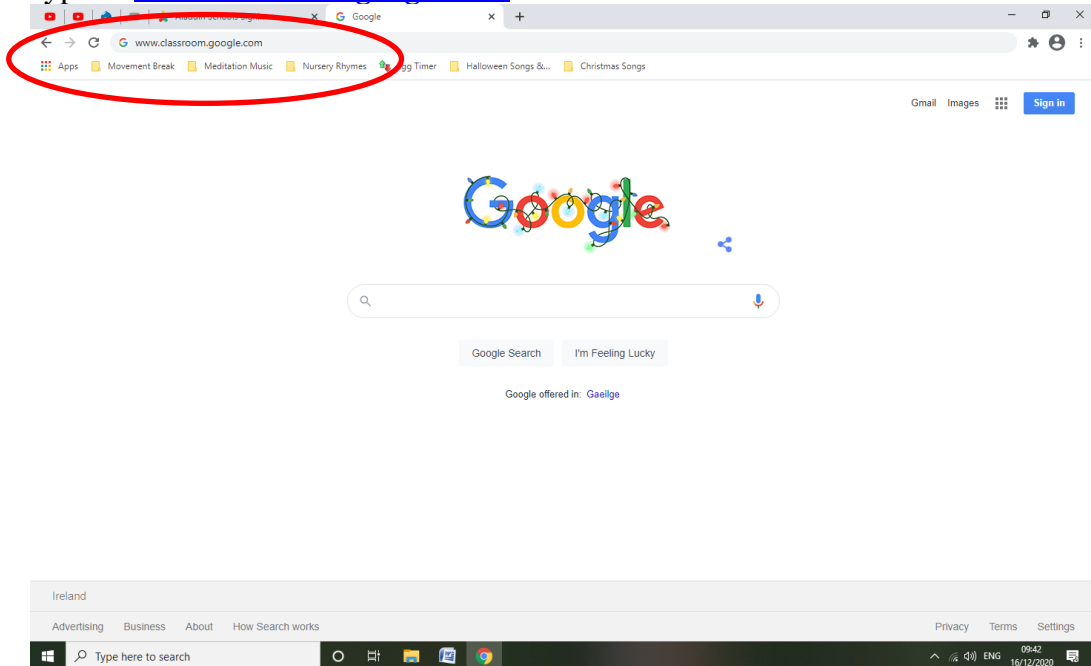

Logging In To Google Classroom:

1. Open Google

2. Type in www.classroom.google.com

3. Enter your child's account/username:@newtownprimary.ie and click Next

4. Enter password and click Next

5. This should bring you to your child's class Google Classroom page.