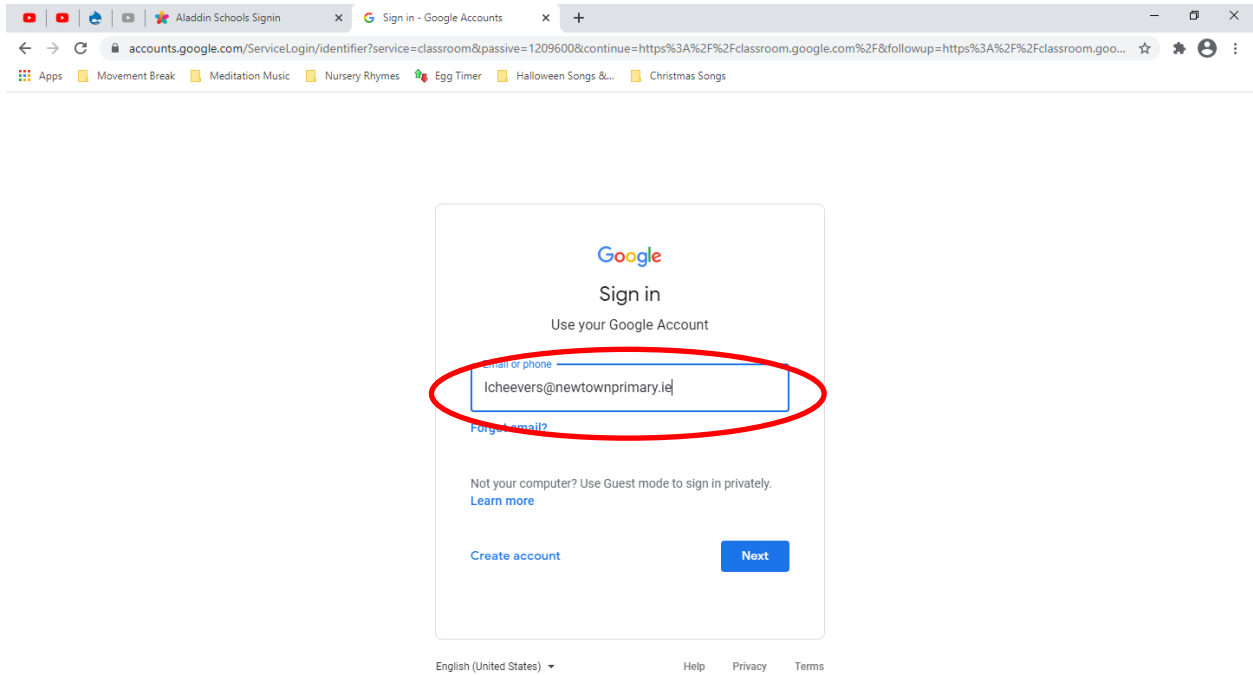

Logging In To Google Classroom:

1. Open Google

2. Type in www.classroom.google.com

3. Enter your child's account/username:@newtownprimary.ie and click Next

4. Enter password and click Next

5. This should bring you to your child's class Google Classroom page.

6. If necessary, click Join to join your child's class

7. Your child's class Christmas Play should be visible as the latest post on the Classroom Stream. Click on the image to load the video

Please note: