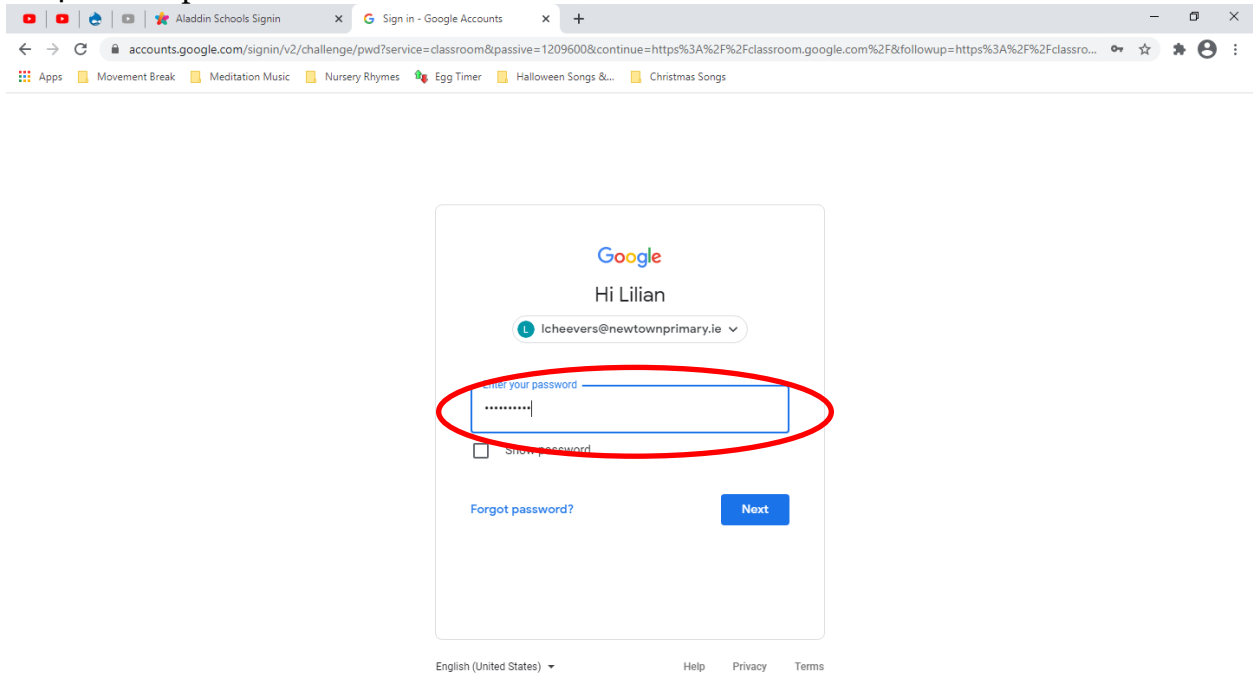

Logging In To Google Classroom:

1. Open Google

2. Type in www.classroom.google.com

3. Enter your child's account/username:@newtownprimary.ie and click Next

4. Enter password and click Next

5. This should bring you to your child's class Google Classroom page.